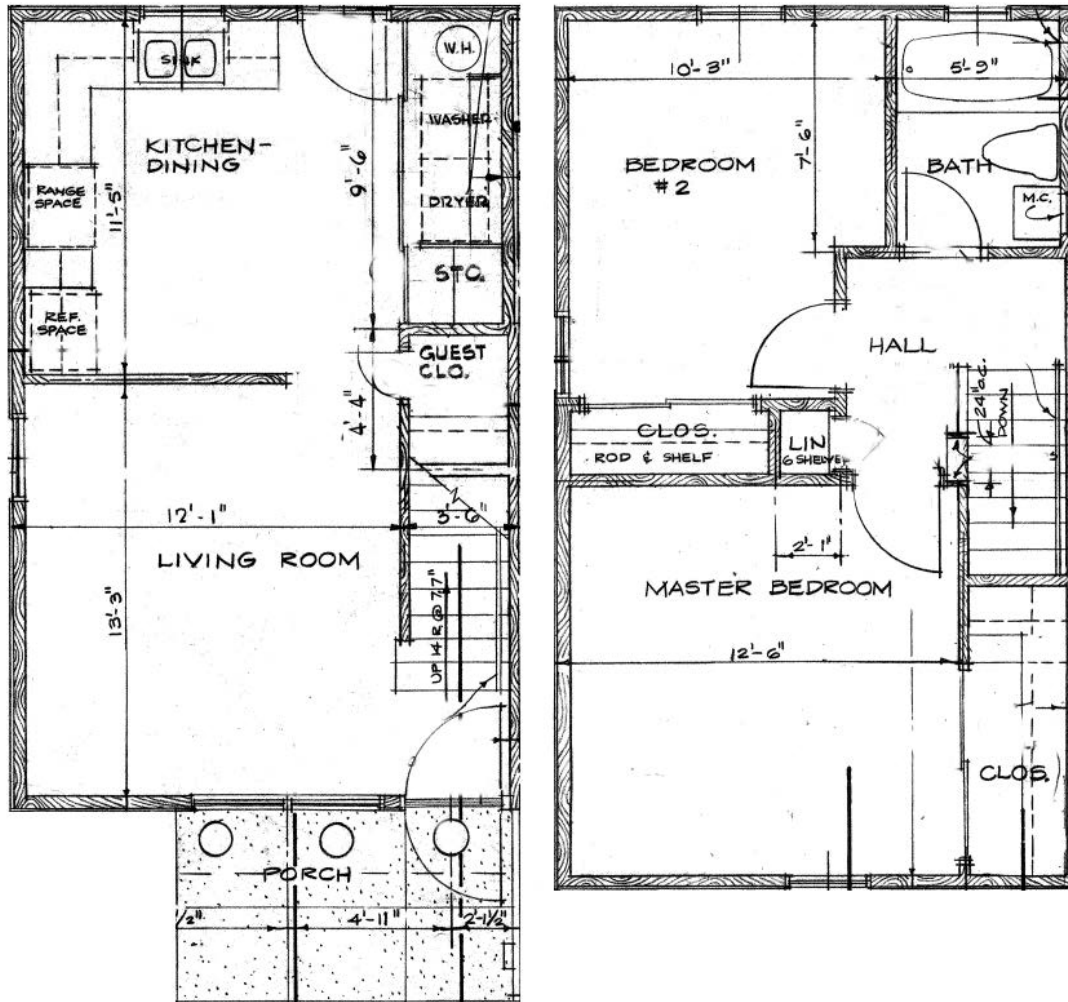

2-Bedroom, 2-Story Family Apartment: Approximately 713 square feet

Exterior

Living Room

Kitchen/Dining

Bathroom

Master Bedroom

Second Bedroom

All apartments are furnished with a refrigerator, gas or electric oven/range, a single ceiling fan in the living room area and window shades. Two-story apartments are equipped with ceiling fans in each bedroom. This apartment includes washer and dryer hook-ups in a closet adjacent to the kitchen. All apartments have central air and heat.