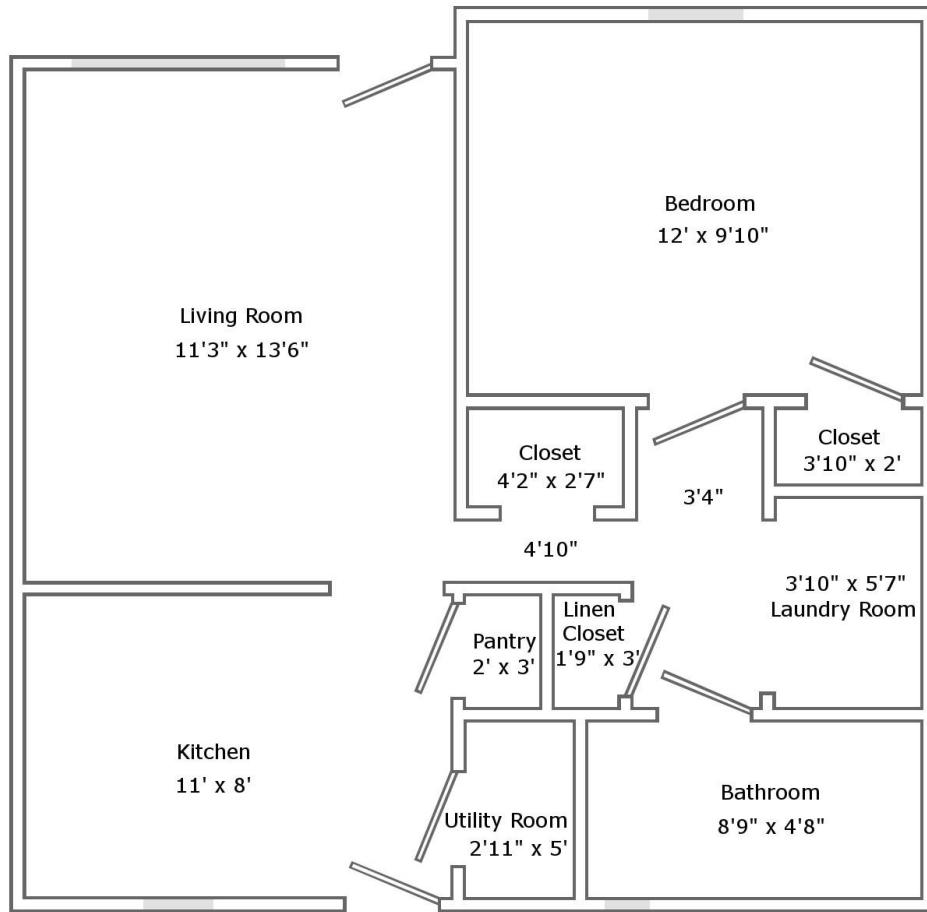

Project 1 Single Bedroom Apartment: Approximately 521 square feet

Exterior

Kitchen

Bedroom

Living Room

Bathroom

All apartments are furnished with a refrigerator, gas or electric oven/range, a single ceiling fan in the living room area and window shades. This apartment includes washer and dryer hook-ups adjacent to the bathroom. All apartments have central air and heat.