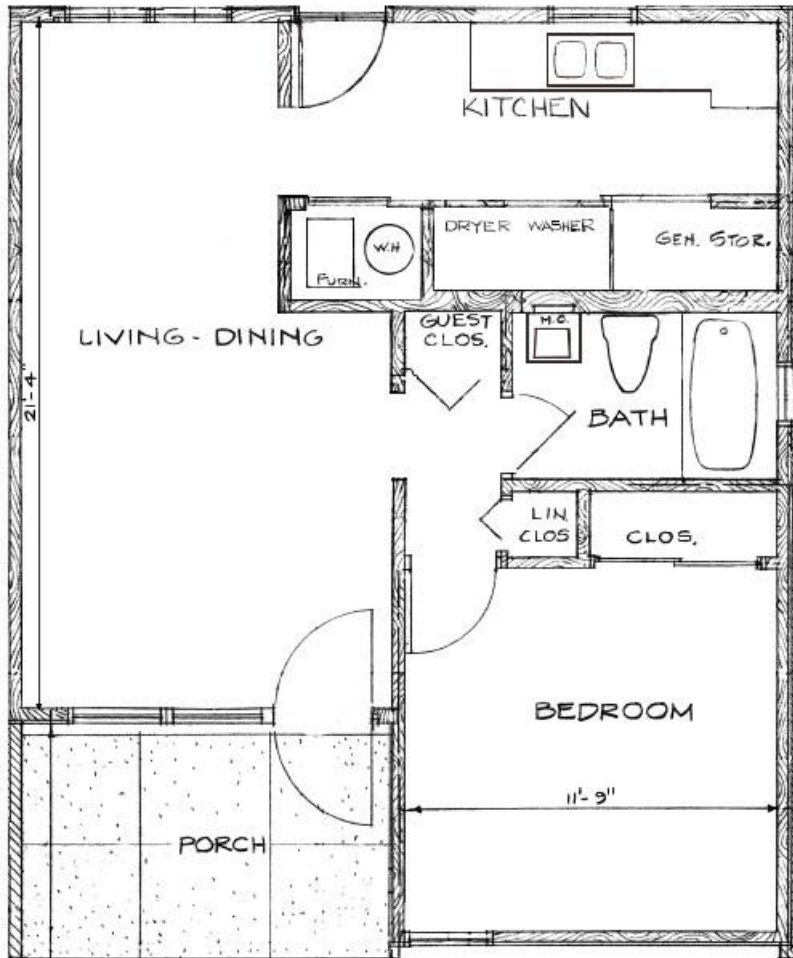

Project 1 Single Bedroom Family Apartment: Approximately 551 square feet

Exterior

Living Room/Dining Room

Kitchen

Bathroom

Bedroom

All apartments are furnished with a refrigerator, gas or electric oven/range, a single ceiling fan in the living room area and window shades. This apartment includes washer and dryer hook-ups in the kitchen area. All apartments have central air and heat.